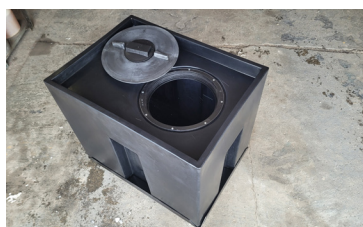

Buffer Valley Products In Stock!

Excellent storage solutions for feed, fertilizer, & treated seed.

Pallet Bin 6552
\$1,800

Pallet Tank 1400
\$1,620

Pallet Bin 5040
\$1,600

Pallet Bin 120100
\$2,650

Pallet Tank 1800
\$1,750

Pallet Bin 5040-HB
\$1,850

Hopper Bottom Grain Bin
\$3,300

Hopper Bottom Grain Bin
\$2,800

Pallet Bin 4840
\$1,350

Tote Container
\$745

Tanker Tub 230
\$365

740-E Corkscrew
\$4,875